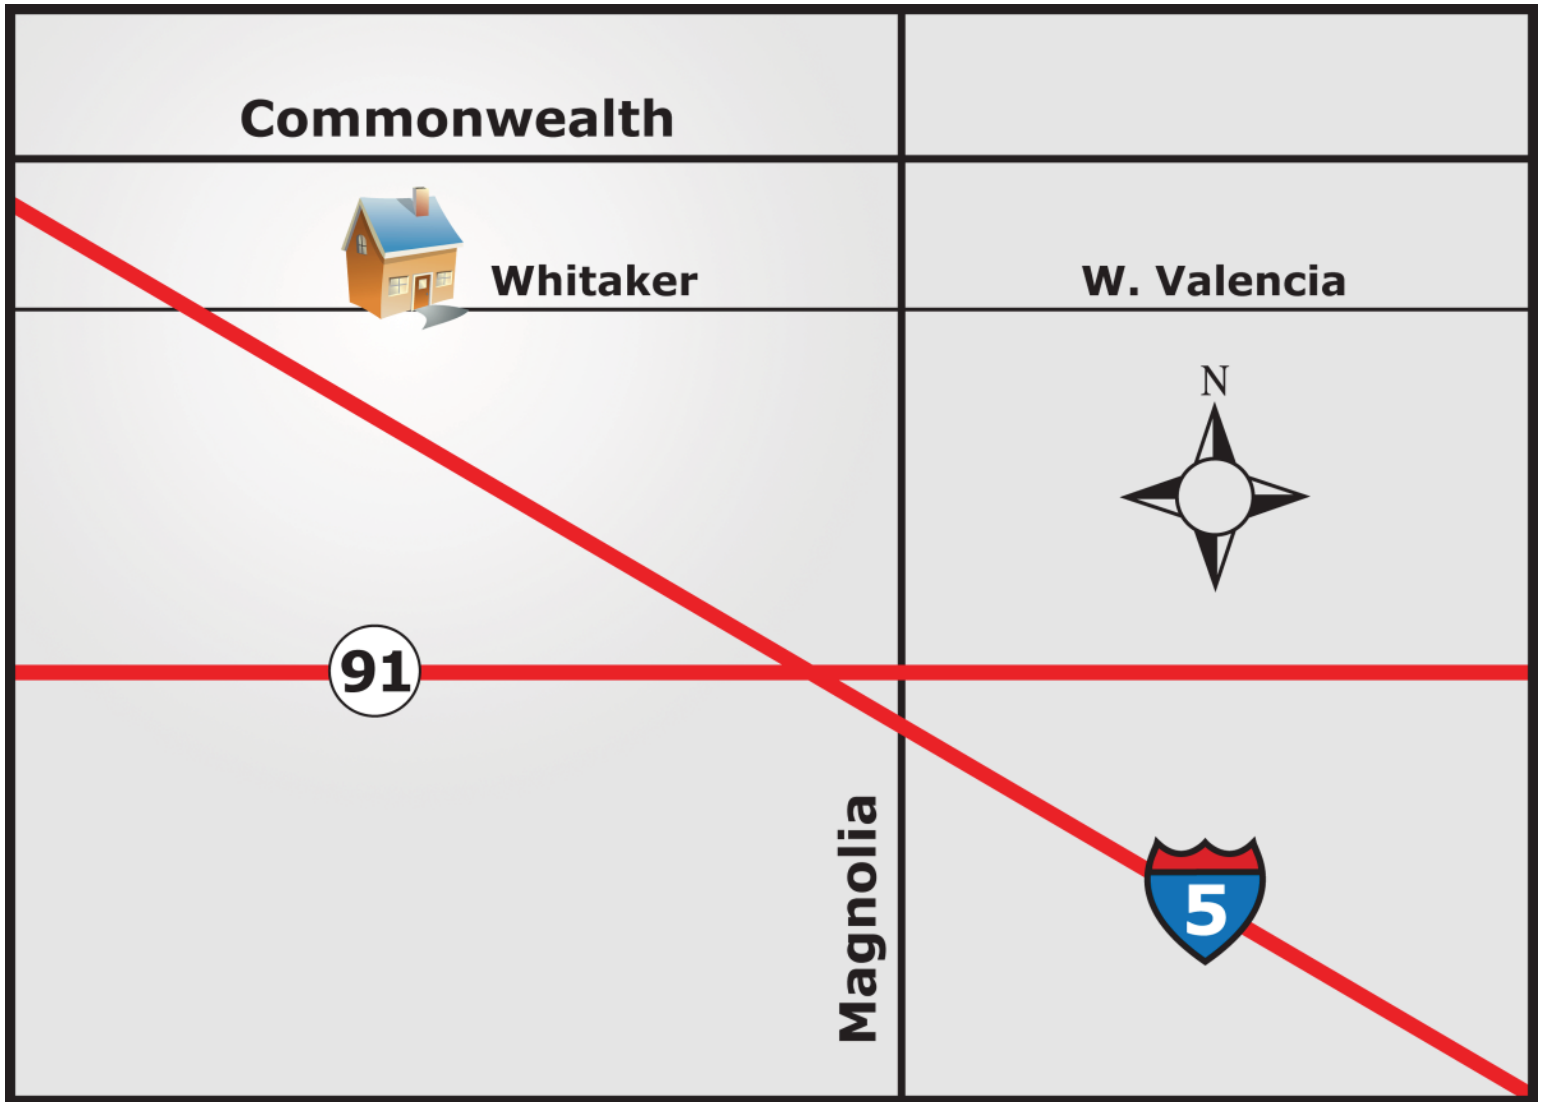

Hope Family Housing - Buena Park

Driving Directions:

- » Take the 5 or the 91 freeway to Magnolia and go north.
- » Go to Valencia and turn left.
- » Valencia will shortly become Whitaker.
- » Proceed to 8657 Whitaker.

For further information, please call (714) 247-4300
or visit us on the Web at www.rescuemission.org